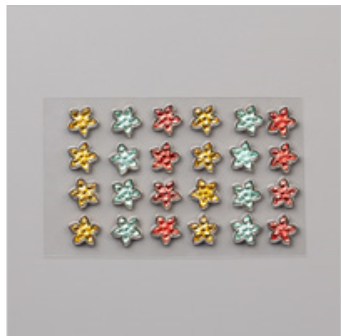

[Mercury Glass Designer Acetate](#)

150441

[Shimmery White 8-1/2" X 11" Cardstock](#)

101910

[Cherry Cobbler Classic Stampin' Pad](#)

147083

# Supply List

Nov 20, 2019

Renee Daley

703-620-1577

[Stampknowhow@verizon.net](mailto:Stampknowhow@verizon.net)

[www.StampKnowHow.com](http://www.StampKnowHow.com)

Flower Faceted Gems

149479

Snail Adhesive

104332

Mini Stampin'  
Dimensionals

144108

Stampin'  
Dimensionals

104430

Clear Block Bundle

118491