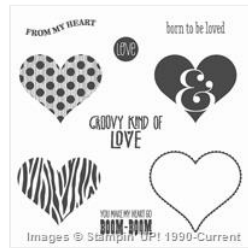

Supply List

Oct 23, 2020

Amy Koenders

470-244-1687

amy@stampwithamyk.com

www.stampwithamyk.com

[Hello Life
Photopolymer
Stamp Set -
137136](#)

Price: \$25.00

[Groovy Love
Wood-Mount
Stamp Set -
134243](#)

Price: \$25.00

[Groovy Love
Clear-Mount
Stamp Set -
134246](#)

Price: \$18.00

[Calypso Coral
Pompom Trim -
137898](#)

Price: \$5.95

[Sweet Dreams
Designer Series
Paper - 137782](#)