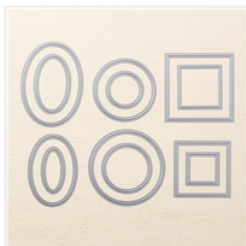

[Label Me Pretty Clear-Mount Stamp Set - 143861](#)

Price: £16.00

[Label Me Pretty Wood-Mount Stamp Set - 143858](#)

Price: £21.00

[Pretty Label Punch - 143715](#)

Price: £17.00

[Stitched Shapes Dies - 145372](#)