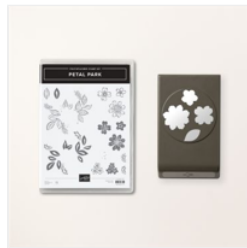

Supply List

Sep 23, 2023

Debbie Crowley

732-397-9128

expressivelydeb@gmail.com

<http://www.expressivelydeb.com>

Kind & Sincere Cling Stamp Set (English) - 160739

Sale: \$15.60

Price: \$26.00

Petal Park Bundle (English) - 160577

Price: \$37.75

Deckled Rectangles Dies - 159173

Price: \$30.00

Regency Park 6" X 6" (15.2 X 15.2 Cm) Designer Series Paper - 160559

Sale: \$4.80

Price: \$12.00