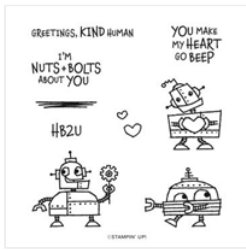

Supply List

Jun 6, 2023

Barb Brimhall

360-713-7153

barb@bzbstamper.com

<http://bzbstamper.com>

Nuts & Bolts Cling Stamp Set - 157650