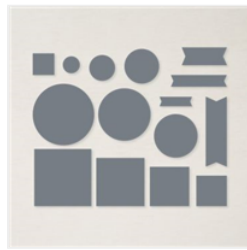

Supply List

May 31, 2023

Sheryl Abernathy
6144049995

elegantsentimentscollective@gmail.com
elegantsentiments.stampinup.net

Softly Sketched
Cling Stamp Set
(English) - 161264

Price: \$24.00

Stylish Shapes
Dies - 159183

Price: \$30.00

2023-2025 In
Color 6" X 6" (15.2
X 15.2 Cm)
Designer Series
Paper - 161646

Price: \$12.50

Copper Clay 8-1/2"
X 11" Cardstock -
161721

Price: \$10.00

Gray Granite 8-
1/2" X 11"
Cardstock -
146983