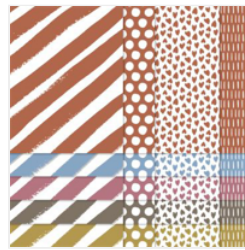

Supply List

May 31, 2023

Sheryl Abernathy
6144049995

elegantsentimentscollective@gmail.com
elegantsentiments.stampinup.net

Softly Sketched
Cling Stamp Set
(English) - 161264

Price: \$24.00

Stylish Shapes
Dies - 159183

Price: \$30.00

2023-2025 In
Color 6" X 6" (15.2
X 15.2 Cm)
Designer Series
Paper - 161646

Price: \$12.50

Copper Clay 8-1/2"
X 11" Cardstock -
161721

Price: \$10.00

Gray Granite 8-
1/2" X 11"
Cardstock -
146983

Price: \$10.00

Basic White 8-1/2"
X 11" Thick
Cardstock -
159229

Price: \$9.00

Basic White 8-1/2"
X 11" Cardstock -
159276

Price: \$10.50

Copper Clay 3/8"
(1 Cm) Textured
Ribbon - 161629

Price: \$8.00

Tuxedo Black
Memento Ink Pad -
132708