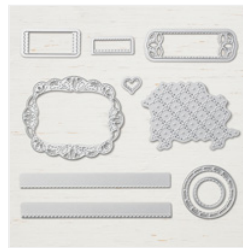

Price: £49.00

Stitched Labels  
Dies - 146828

Price: £31.00

Detailed Trio  
Punch - 146320

Price: £19.00

Basic Black A4  
Cardstock -  
121688

Price: £8.75

Whisper White A4  
Cardstock -  
106549