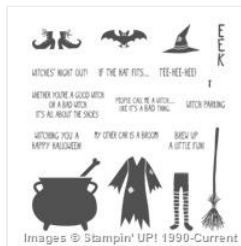

[Tee-Hee-Hee Photopolymer Stamp Set - 135125](#)

Price: $19.95