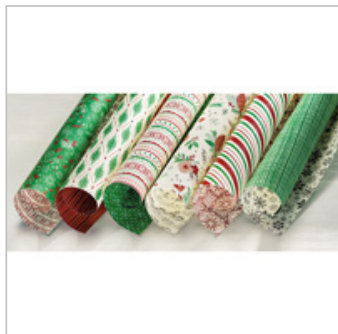

Supply List

Mar 24, 2019

Place Order

deseree.krumm@hotmail.com

[This Christmas
Designer Series
Specialty Paper](#)

141628

\$13.00

[Tear & Tape
Adhesive](#)