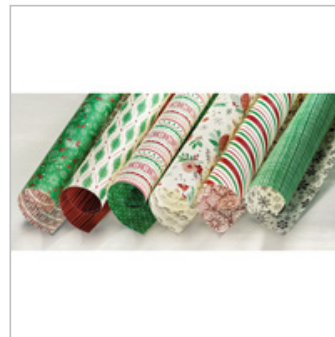

\$5.00

This Christmas  
Designer Series  
Specialty Paper

141628

\$13.00

Baker's Twine Trio  
Pack

141999

\$9.00