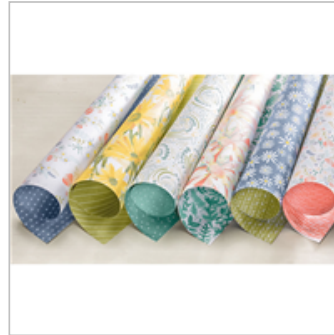

Supply List

Dec 16, 2018

Linda Tolson Yarbrough

972-345-8641

lirtolson@tx.rr.com

www.lindatolsondesigns.com

Crumb Cake 8-1/2" X
11" Cardstock

120953

\$8.50

Very Vanilla 8-1/2" X
11" Cardstock

101650

\$9.75

Delightful Daisy
Designer Series

Paper

144137

\$11.00