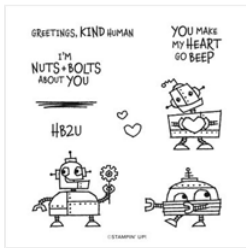

Supply List

Jun 6, 2023

Barb Brimhall

360-713-7153

barb@bzbstamper.com

<http://bzbstamper.com>

Nuts & Bolts Cling Stamp Set - 157650

Basic Gray Classic Stampin' Pad - 149165