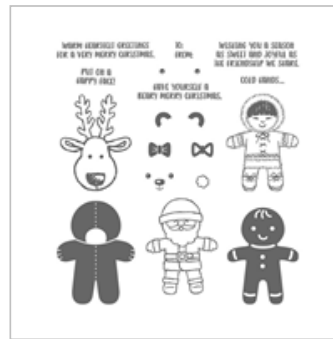

[Cookie Cutter
Christmas
Photopolymer Stamp](#)

[Set](#)

142043