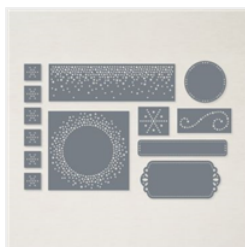

Price: \$11.25

[Soft Succulent 8-1/2" X 11" Cardstock - 155776](#)

Sale: \$3.70
Price: ~~\$9.25~~

[Boughs Of Holly 12" X 12" \(30.5 X 30.5 Cm\) Designer Series Paper - 159600](#)

Price: \$12.00

[Evening Evergreen Classic Stampin' Pad - 155576](#)

Sale: \$3.20
Price: ~~\$8.00~~

[Real Red 3/8" \(1 Cm\) Mini Ruffled Ribbon - 156323](#)

Sale: \$3.20
Price: ~~\$8.00~~

[Labels Aglow Dies - 159551](#)

Sale: \$16.50
Price: ~~\$33.00~~

[Stampin' Cut & Emboss Machine - 149653](#)