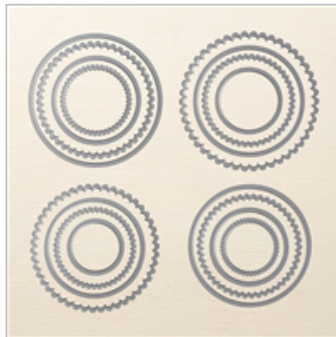

Supply List

Sep 23, 2019

Brian King
stampwithbrian@gmail.com
<http://stampwithbrian.com>

[Here's A Card Cling Stamp Set](#)

149438
\$22.00

[Perennial Essence Designer Series Paper](#)

149100
\$11.50

[1-1/2" \(3.8 Cm\) Circle Punch](#)

138299
\$16.00

[2-1/4" \(5.7 Cm\) Circle Punch](#)

143720
\$18.00

[Layering Circles Dies](#)

141705
\$35.00

[Smoky Slate 8-1/2" X 11" Cardstock](#)

131202
\$8.75

[Vellum 8-1/2" X 11" Cardstock](#)