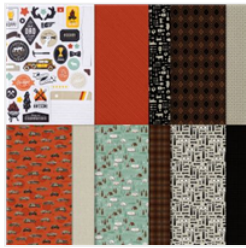

Supply List

May 21, 2022

Peggy Murwin

815-653-2216

peggymurwin@comcast.net

www.stampwithpeggy.com

He's The Man 12" X 12" (30.5 X 30.5 Cm) Specialty Designer Series Paper - 159068

Price: \$15.00

Cajun Craze 8-1/2" X 11" Cardstock - 119684

Price: \$9.25

Basic Black 8-1/2" X 11" Cardstock - 121045

Price: \$9.25

Soft Succulent 8-1/2" X 11" Cardstock - 155776

Price: \$9.25

Early Espresso 8-1/2" X 11" Cardstock - 119686

Price: \$9.25

Sweet Sorbet 8-1/2" X 11" Cardstock - 159268

Price: \$9.25

Perfectly Penciled 12" X 12" (30.5 X 30.5 Cm) Designer Series Paper - 159244

Price: \$12.00

Lovely & Lasting Bundle (English) - 158652