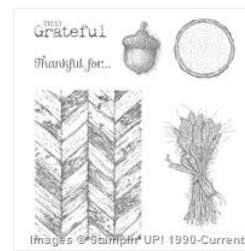

# Supply List

Oct 23, 2020

Amy Koenders

470-244-1687

[amy@stampwithamyk.com](mailto:amy@stampwithamyk.com)

[www.stampwithamyk.com](http://www.stampwithamyk.com)

[Moon Lake Wood Stamp Set - 137149](#)

Price: \$25.95

[Moon Lake Clear Stamp Set - 138540](#)

Price: \$18.95

[Truly Grateful Wood Stamp Set - 131730](#)

Price: \$27.95

[Truly Grateful Clear Stamp Set - 131733](#)

Price: \$19.95

[Adventure Bound Designer Series Paper Stack - 137780](#)