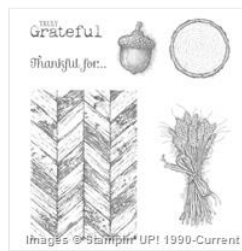

# Supply List

Oct 23, 2020

Amy Koenders

470-244-1687

[amy@stampwithamyk.com](mailto:amy@stampwithamyk.com)

[www.stampwithamyk.com](http://www.stampwithamyk.com)

[Moon Lake Wood Stamp Set - 137149](#)

Price: \$25.95

[Moon Lake Clear Stamp Set - 138540](#)

Price: \$18.95

[Truly Grateful Wood Stamp Set - 131730](#)

Price: \$27.95

[Truly Grateful Clear Stamp Set - 131733](#)

Price: \$19.95

[Adventure Bound Designer Series Paper Stack - 137780](#)