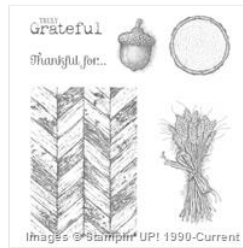

Supply List

Aug 11, 2022

Amy Koenders
470-244-1687

amy@stampwithamyk.com
www.stampwithamyk.com

Moon Lake Wood Stamp Set - 137149

Price: \$25.95

Moon Lake Clear Stamp Set - 138540

Price: \$18.95

Truly Grateful Wood Stamp Set - 131730

Price: \$27.95

Truly Grateful Clear Stamp Set - 131733

Price: \$19.95

Adventure Bound Designer Series Paper Stack - 137780

Price: \$6.95

Neutrals Candy Dots - 130934

Price: \$6.00