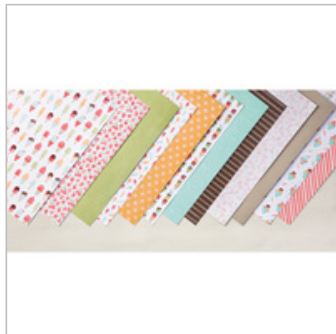

143272

\$0.00

Timeless Textures  
Clear-Mount Stamp

Set

140517

\$20.00

Whisper White 8-1/2"  
X 11" Cardstock

100730

\$9.75

Crumb Cake 8-1/2"  
11" Cardstock

120953

\$8.50

Tasty Treats Specialty  
Designer Series

Paper

142770

\$13.00