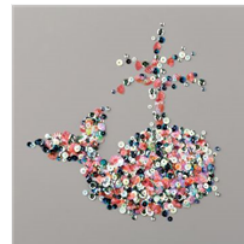

Snowflake Sequins  
- 150443

**Sale: \$3.60**

Price: \$6.00

Flowers For Every  
Season Gems -  
153645

**Sale: \$2.60**

Price: \$6.50

Whale Of A Time  
Sequins - 152461

**Sale: \$2.60**