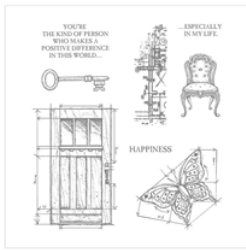

Supply List

Nov 29, 2020

Cathy Casey

719-337-3148

katiemae60@msn.com

www.sugarshackdesigns.com

[In This World
Clear-Mount
Stamp Set -
142652](#)

Price: \$20.00