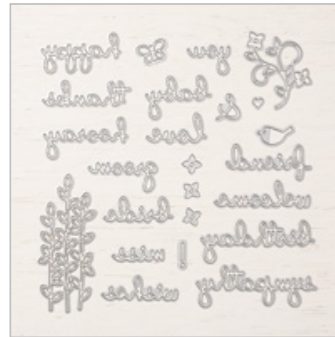

# Supply List

Mar 24, 2019

Margo Padios

978-609-1490

[stampwithmargo@gmail.com](mailto:stampwithmargo@gmail.com)

[www.stampwithmargo.stampinup.net](http://www.stampwithmargo.stampinup.net)

[Hello Cupcake  
Photopolymer Stamp  
Set](#)  
149714

[Perennial Birthday  
Clear-Mount Stamp  
Set](#)  
145760

[Well Written Framelits  
Dies](#)  
148534

[Well Said Cling  
Stamp Set](#)  
148796

[Well Said Cling  
Bundle](#)  
150609

[Lemon Lime Twist 8-1/2" X 11" Cardstock](#)  
144245