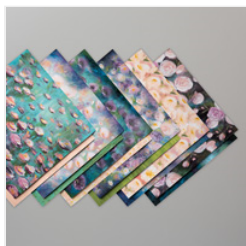

[Perennial Essence
Designer Series
Paper - 149100](#)

Price: $11.50