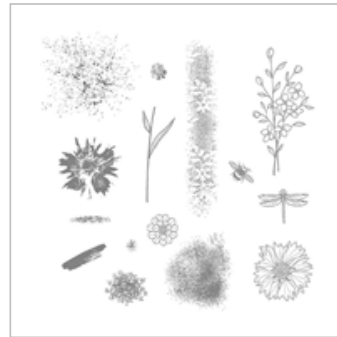

Touches Of Texture  
Clear-Mount Stamp

Set

143251

\$33.00

Whisper White 8-1/2"  
X 11" Thick Cardstock

140272

\$7.75

Whisper White 8-1/2"  
X 11" Cardstock