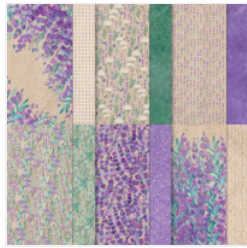

# Supply List

Jul 1, 2024

Linda Schnabel

262-334-1009

[lindaluvs2stamp@aol.com](mailto:lindaluvs2stamp@aol.com)

[www.lindaluvs.stampinup.net](http://www.lindaluvs.stampinup.net)

Perennial Postage Bundle (English) - 162608

Price: \$51.25

Perennial Lavender 12" X 12" (30.5 X 30.5 Cm) Designer Series Paper - 162593

Price: \$12.50

Paper Butterfly Accents - 162612

Price: \$8.00

Clear Translucent Medium Envelopes - 102619

Price: \$7.50