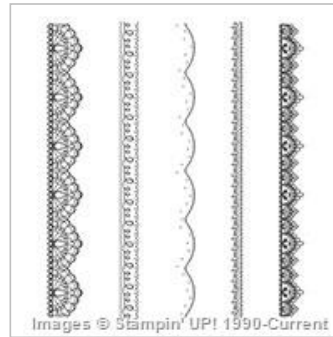

Delicate Details
Photopolymer Stamp

Set
143314
$0.00