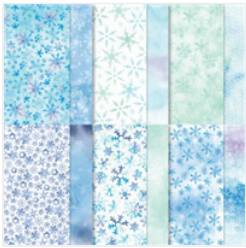

Supply List

Sep 16, 2021

Place Order

melodieviljoen@gmail.com

[Snowflake Splendor Designer Series Paper - 153512](#)

Price: \$20.00

[Playing With Patterns 6" X 6" \(15.2 X 15.2 Cm\) Designer Series Paper - 152490](#)

Sale: \$16.00

Price: ~~\$20.00~~

[Gorgeous Grape Classic Stampin' Pad - 147099](#)

Price: \$13.00

[Misty Moonlight Classic Stampin' Pad - 153118](#)

Price: \$13.00

[Smoky Slate Classic Stampin' Pad - 147113](#)