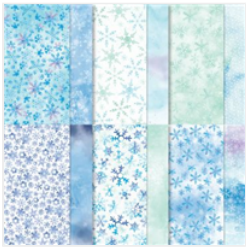

# Supply List

Mar 23, 2023

Place Order

[melodieviljoen@gmail.com](mailto:melodieviljoen@gmail.com)

Snowflake  
Splendor Designer  
Series Paper -  
153512

Price: \$20.00

Playing With  
Patterns 6" X 6"  
(15.2 X 15.2 Cm)  
Designer Series  
Paper - 152490

**Sale: \$16.00**

Price: \$20.00

Gorgeous Grape  
Classic Stampin'  
Pad - 147099

Price: \$14.00

Misty Moonlight  
Classic Stampin'  
Pad - 153118

**Sale: \$7.80**

Price: \$13.00

Smoky Slate  
Classic Stampin'  
Pad - 147113