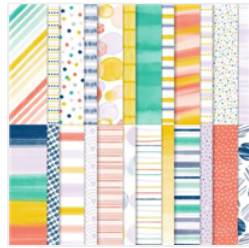

Supply List

Sep 16, 2021

Place Order

melodieviljoen@gmail.com

[Snowflake Splendor Designer Series Paper - 153512](#)

Price: \$20.00

[Playing With Patterns 6" X 6" \(15.2 X 15.2 Cm\) Designer Series Paper - 152490](#)

Sale: \$16.00

Price: ~~\$20.00~~

[Gorgeous Grape Classic Stampin' Pad - 147099](#)

Price: \$13.00

[Misty Moonlight Classic Stampin' Pad - 153118](#)

Price: \$13.00

[Smoky Slate Classic Stampin' Pad - 147113](#)