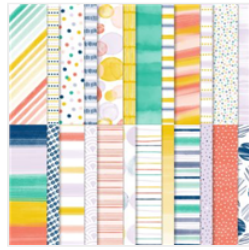

# Supply List

Mar 23, 2023

Place Order

[melodieviljoen@gmail.com](mailto:melodieviljoen@gmail.com)

Snowflake  
Splendor Designer  
Series Paper -  
153512

Price: \$20.00

Playing With  
Patterns 6" X 6"  
(15.2 X 15.2 Cm)  
Designer Series  
Paper - 152490

**Sale: \$16.00**

Price: \$20.00

Gorgeous Grape  
Classic Stampin'  
Pad - 147099

Price: \$14.00

Misty Moonlight  
Classic Stampin'  
Pad - 153118

**Sale: \$7.80**

Price: \$13.00

Smoky Slate  
Classic Stampin'  
Pad - 147113