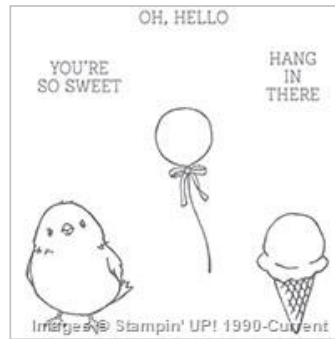

Supply List

Jun 25, 2019

Place Order

buffyc3@hotmail.com

[Honeycomb
Happiness Clear-
Mount Stamp Set](#)

141291

\$0.00

[Honeycomb
Happiness Wood-
Mount Stamp Set](#)

141288

\$0.00

[Tree Builder Punch](#)

138295

\$18.00

[It's My Party Enamel](#)

[Dots](#)

140554