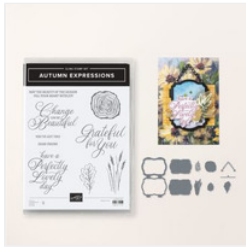

# Supply List

Oct 11, 2024

Susan Campfield

(651) 653-2208

[susan@suestampfield.com](mailto:susan@suestampfield.com)

[www.suestampfield.com](http://www.suestampfield.com)

[Autumn Expressions Bundle \(English\) - 164056](#)

[Splendid Autumn 6" X 6" \(15.2 X 15.2 Cm\) Designer Series Paper - 164173](#)

[Distressed Tile 3D Embossing Folder - 162189](#)

[Deckled Rectangles Dies - 159173](#)

[Textured Metallic 12" X 12" \(30.5 X 30.5 Cm\) Specialty Paper - 163772](#)