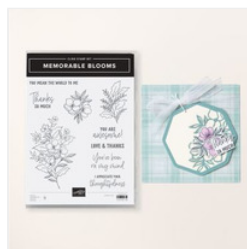

Supply List

Feb 19, 2025

Tracy Bradley

tracy@stampingwithtracy.com

www.stampingwithtracy.com

[Darling Dinos
Photopolymer
Stamp Set
\(English\) - 164728](#)

Price: \$21.00

[Memorable
Blooms Cling
Stamp Set
\(English\) - 164816](#)

Price: \$26.00

[Blueberry Bushel
Classic Stampin'
Pad - 147138](#)

Price: \$9.00

[Pool Party Classic
Stampin' Pad -
147107](#)

Price: \$9.00

[Multipurpose
Liquid Glue -
110755](#)

Price: \$6.00

[Stampin'
Dimensionals -
104430](#)