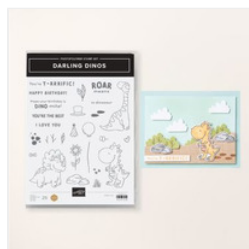

Supply List

Feb 19, 2025

Tracy Bradley

tracy@stampingwithtracy.com

www.stampingwithtracy.com

[Darling Dinos
Photopolymer
Stamp Set
\(English\) - 164728](#)

Price: \$21.00

[Memorable
Blooms Cling
Stamp Set
\(English\) - 164816](#)

Price: \$26.00

[Blueberry Bushel
Classic Stampin'
Pad - 147138](#)

Price: \$9.00

[Pool Party Classic
Stampin' Pad -
147107](#)

Price: \$9.00

[Multipurpose
Liquid Glue -
110755](#)

Price: \$6.00

[Stampin'
Dimensionals -
104430](#)