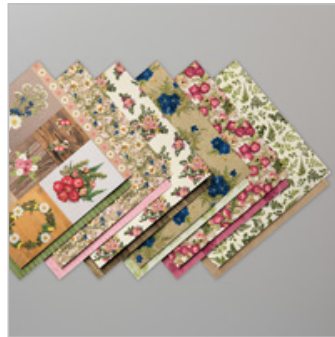

Supply List

Sep 23, 2019

Brian King
stampwithbrian@gmail.com
<http://stampwithbrian.com>

To A Wild Rose
Bundle

151073
\$54.00

Pressed Petals
Specialty Designer
Series Paper

149500
\$14.50

Pressed Petals
Specialty Washi Tape

149585
\$7.50

Embossing Buddy

103083
\$6.00

Perennial Essence
Floral Centers

149442
\$6.00

Everyday Label
Punch

144668
\$18.00

Classic Label Punch