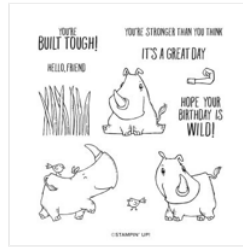

Rhino Ready Cling
Stamp Set
(English) - 160959

Basic White 8-1/2"
X 11" Thick
Cardstock -
159229

Basic White 8-1/2"
X 11" Cardstock -
159276

Flirty Flamingo
Stampin' Blends
Combo Pack -
154884

Petal Pink
Stampin' Blends
Combo Pack -
154893