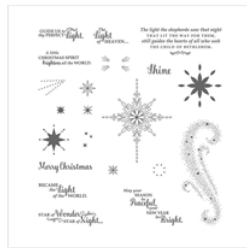

Supply List

Oct 25, 2020

Place Order

joanneewade@hotmail.com

[Twinkle Trees
Photopolymer
Stamp Set -
142173](#)

Price: £14.00

[Star Of Light
Photopolymer
Stamp Set -
142110](#)

Price: £24.00

[Pool Party A4
Cardstock -
124391](#)

Price: £8.25

[Soft Suede
Cardstock A4 -
119982](#)

Price: £8.25

[Very Vanilla A4
Cardstock -
106550](#)

Price: £9.00

[Soft Suede Classic
Stampin' Pad -
126978](#)

Price: £6.00