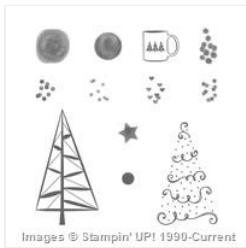

Supply List

Oct 25, 2020

Place Order

joanneewade@hotmail.com

[Twinkle Trees
Photopolymer
Stamp Set -
142173](#)

Price: £14.00

[Star Of Light
Photopolymer
Stamp Set -
142110](#)

Price: £24.00

[Pool Party A4
Cardstock -
124391](#)

Price: £8.25

[Soft Suede
Cardstock A4 -
119982](#)

Price: £8.25

[Very Vanilla A4
Cardstock -
106550](#)

Price: £9.00

[Soft Suede Classic
Stampin' Pad -
126978](#)

Price: £6.00