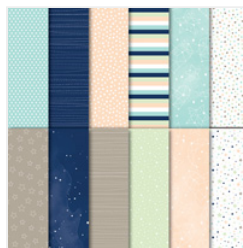

Price: \$11.00

Petal Promenade  
Designer Series  
Paper - 146913

Price: \$11.00

Tranquil Textures  
Designer Series  
Paper - 146331

Price: \$11.00

Tropical Escape 6"  
X 6" (15.2 X 15.2  
Cm) Designer  
Series Paper -  
146916

Price: \$11.00

Twinkle Twinkle  
Designer Series  
Paper - 146284

Price: \$11.00

Under The  
Mistletoe Designer  
Series Paper -  
146921

Price: \$11.00

Wood Textures  
Designer Series  
Paper Stack -  
144177