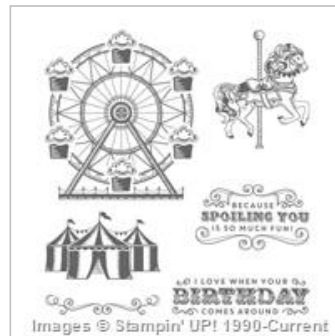

Supply List

Sep 22, 2017

Diana Gibbs

602-339-2776

digibbs@stampingwithdi.com

www.stampingwithdi.com

Carousel Birthday Wood-Mount Stamp

Set

142829

\$27.00

Carousel Birthday Clear-Mount Stamp

Set

142832

\$19.00

Country Livin' Clear- Mount Stamp Set

141925