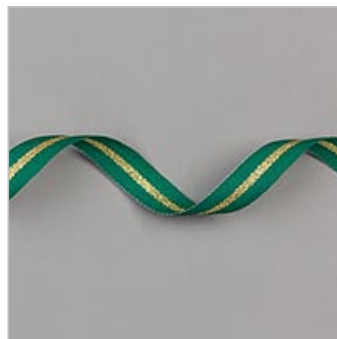

[Toile Tidings
Designer Series
Paper](#)

150432

[Perfectly Plaid
Photopolymer Stamp
Set \(En\)](#)

149418

[Hand-Lettered Prose
Dies](#)

149550

[In The Woods Dies](#)

147919

[Shaded Spruce/Gold
3/8" \(1 Cm\) Striped
Ribbon](#)

149597

[Shaded Spruce 8-1/2"
X 11" Cardstock](#)

146981

[Whisper White 8-1/2"
X 11" Cardstock](#)

100730

Supply List

Mar 28, 2020