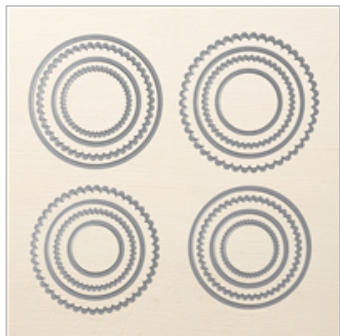

\$10.00

Supply List

Apr 18, 2019

Margo Padios

978-609-1490

stampwithmargo@gmail.com

www.stampwithmargo.stampinup.net

Layering Circle
Framelits Dies