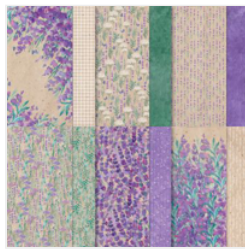

Price: \$24.00

Perennial Lavender 12" X 12" (30.5 X 30.5 Cm) Designer Series Paper - 162593

Price: \$12.50

Thoughtful Expressions Dies - 162821

Price: \$37.00

Fern 3D Embossing Folder - 158804

Price: \$10.00