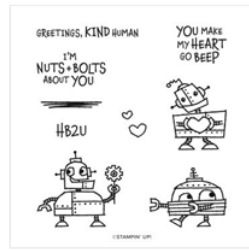

Supply List

May 25, 2022

Alejandra Gomez

469-450-8526

allie@creatingwithallie.com

www.creatingwithallie.com

Sweet Talk Suite
Collection
(English)

Nuts & Bolts Cling
Stamp Set