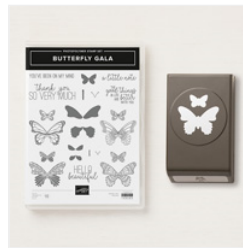

Supply List

Dec 2, 2022

Alison Solven
604-540-5033

stampwithalison@gmail.com
www.stampcrazywithalison.ca

Butterfly Gala
Photopolymer
Stamp Set -
148580

Butterfly Duet
Punch - 148523

Butterfly Gala
Photopolymer
Bundle - 150599

Gingham Gala 6"
X 6" (15.2 X 15.2
Cm) Designer
Series Paper -
148554

Whisper White 8-
1/2" X 11"
Cardstock -
100730

Crushed Curry 8-
1/2" X 11"
Cardstock -
131199

Grapefruit Grove
Classic Stampin'
Pad - 147142

Gray Granite
Classic Stampin'
Pad - 147118

Gingham Gala
Adhesive-Backed
Sequins - 148561

Whisper White
Solid Baker's
Twine - 124262

Stampin'
Dimensionals -
104430