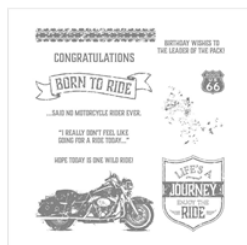

[Detailed With Love Clear-Mount Stamp Set - 146606](#)

[Floral Statements Wood-Mount Stamp Set - 143738](#)

[Healing Hugs Clear-Mount Stamp Set - 146530](#)

[Labels To Love Wood-Mount Stamp Set - 144970](#)

[Lemon Zest Clear-Mount Stamp Set - 143808](#)

[Loyal & True Clear-Mount Stamp Set - 143879](#)

[Notes Of Kindness Card Kit - 148266](#)

[One Wild Ride Clear-Mount Stamp Set - 141724](#)