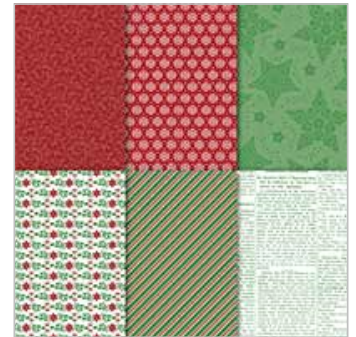

[Dashing Along Designer Series Paper](#)

[Paper](#)

149903

\$15.00

[Metallics Sequin Assortment](#)

144214

\$6.75

[Whisper White 5/8" \(1.6 Cm\) Polka Dot Tulle Ribbon](#)