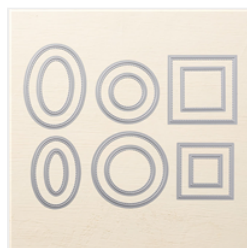

[Stitched Shapes
Dies - 145372](#)

Price: $30.00