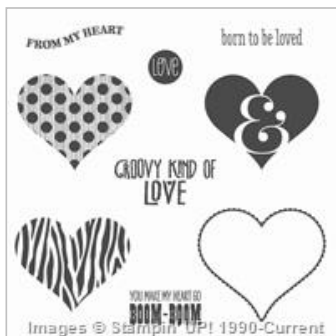

[Groovy Love Clear-
Mount Stamp Set](#)

134246