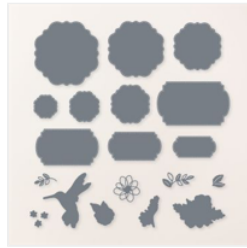

Supply List

Apr 16, 2024

Jackie Beers

jackie@jackiebeers.com

Bluelinestamping.com

Thoughtful Expressions Cling Stamp Set (English) - 162815

Price: \$25.00

Thoughtful Expressions Dies - 162821

Price: \$37.00

Forever Love 12" X 12" (30.5 X 30.5 Cm) Specialty Designer Series Paper - 162573

Price: \$16.50

Gold Foil Sheets - 132622

Price: \$5.00

Sweet Sorbet 1/8" (3.2 Mm) Metallic Woven Ribbon - 159200