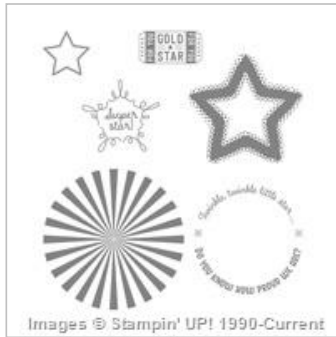

Supply List

Feb 25, 2018

Kimberly Van Diepen

719-360-1242

stampinbythesea@me.com

www.stampinbythesea.com

[Superstar Clear-Mount Stamp Set](#)

141888