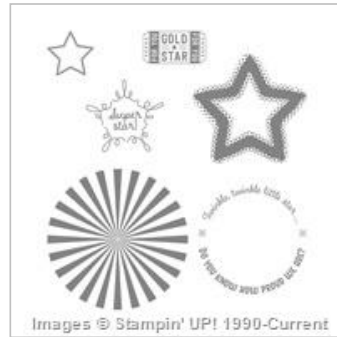

[Superstar Wood-Mount Stamp Set](#)

141885

$23.00