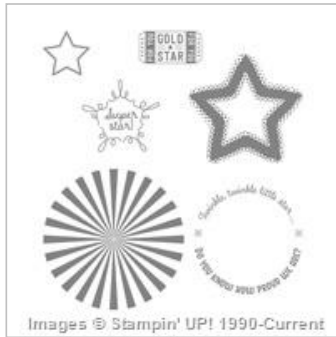

Supply List

Apr 19, 2018

Kimberly Van Diepen

719-360-1242

stampinbythesea@me.com

www.stampinbythesea.com

[Superstar Clear-Mount Stamp Set](#)

141888