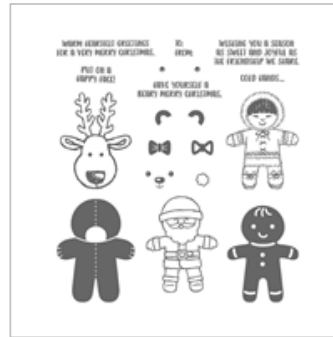

[Cookie Cutter
Christmas
Photopolymer Stamp](#)

[Set](#)

142043