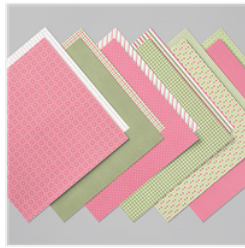

Supply List

Aug 12, 2020

Jackie Beers

jackie@jackiebeers.com

Bluelinestamping.com

[Rectangle Tins - 153519](#)

Price: \$12.00

[Heartwarming Hugs Designer Series Paper - 153492](#)

Price: \$11.50

[Gift Wrapped Photopolymer Stamp Set \(English\) - 153432](#)

Price: \$17.00

[Ornate Frames Dies - 150664](#)

Price: \$34.00

[Triple Banner Punch - 138292](#)

Price: \$23.00

[Real Red 8-1/2" X 11" Cardstock - 102482](#)

Price: \$8.75

[Whisper White 8-1/2" X 11" Cardstock - 100730](#)

Price: \$9.75

[Real Red 3/8" \(1 Cm\) Double-Stitched Satin Ribbon - 151155](#)

Price: \$7.50

[Mossy Meadow Classic Stampin' Pad - 147111](#)