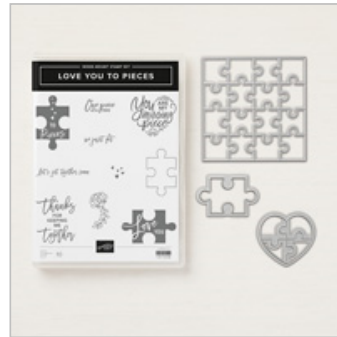

# Supply List

Apr 24, 2019

Candy Ford

404-661-5222

[candy@stampcandy.net](mailto:candy@stampcandy.net)

<https://stampcandy.net>

[Love You To Pieces  
Clear-Mount Bundle](#)

148396

\$39.50

[Love You To Pieces  
Wood-Mount Bundle](#)

148394

\$46.75

[Love You To Pieces  
Clear-Mount Stamp  
Set](#)

Set

147392

\$19.00

[Love You To Pieces  
Wood-Mount Stamp  
Set](#)

Set

147388

\$27.00

[Puzzle Pieces Thinlits  
Dies](#)

146830

\$25.00

[Whisper White 8-1/2"  
X 11" Thick Cardstock](#)