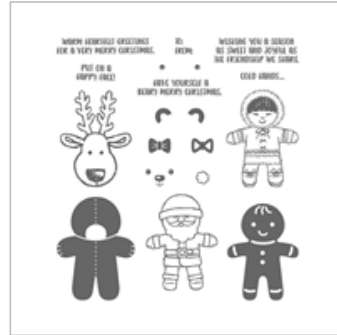

Cookie Cutter Christmas Photopolymer Stamp Set

142043

$21.00