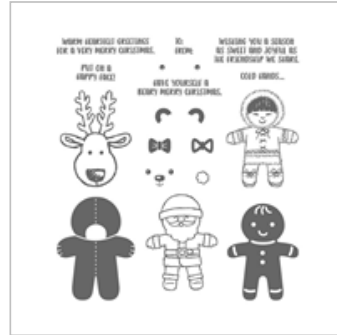

[Cookie Cutter Christmas Photopolymer Stamp Set](#)

142043

$21.00