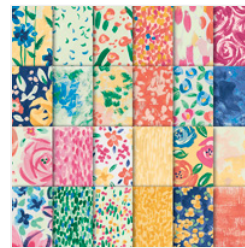

Supply List

Oct 5, 2024

Lisa Curcio
813-689-9319

rcurcio3@verizon.net
www.lisasstampstudio.com

[Varied Vases
Photopolymer
Stamp Set -
146644](#)

[Whisper White 8-
1/2" X 11"
Cardstock -
100730](#)

[Whisper White 8-
1/2" X 11" Thick
Cardstock -
140272](#)

[Garden
Impressions 6" X
6" \(15.2 X 15.2
Cm\) Designer
Series Paper -
146289](#)

[Crushed Curry 8-
1/2" X 11"
Cardstock -
131199](#)

[Blueberry Bushel
8-1/2" X 11"
Cardstock -
146968](#)

[Tuxedo Black
Memento Ink Pad -
132708](#)